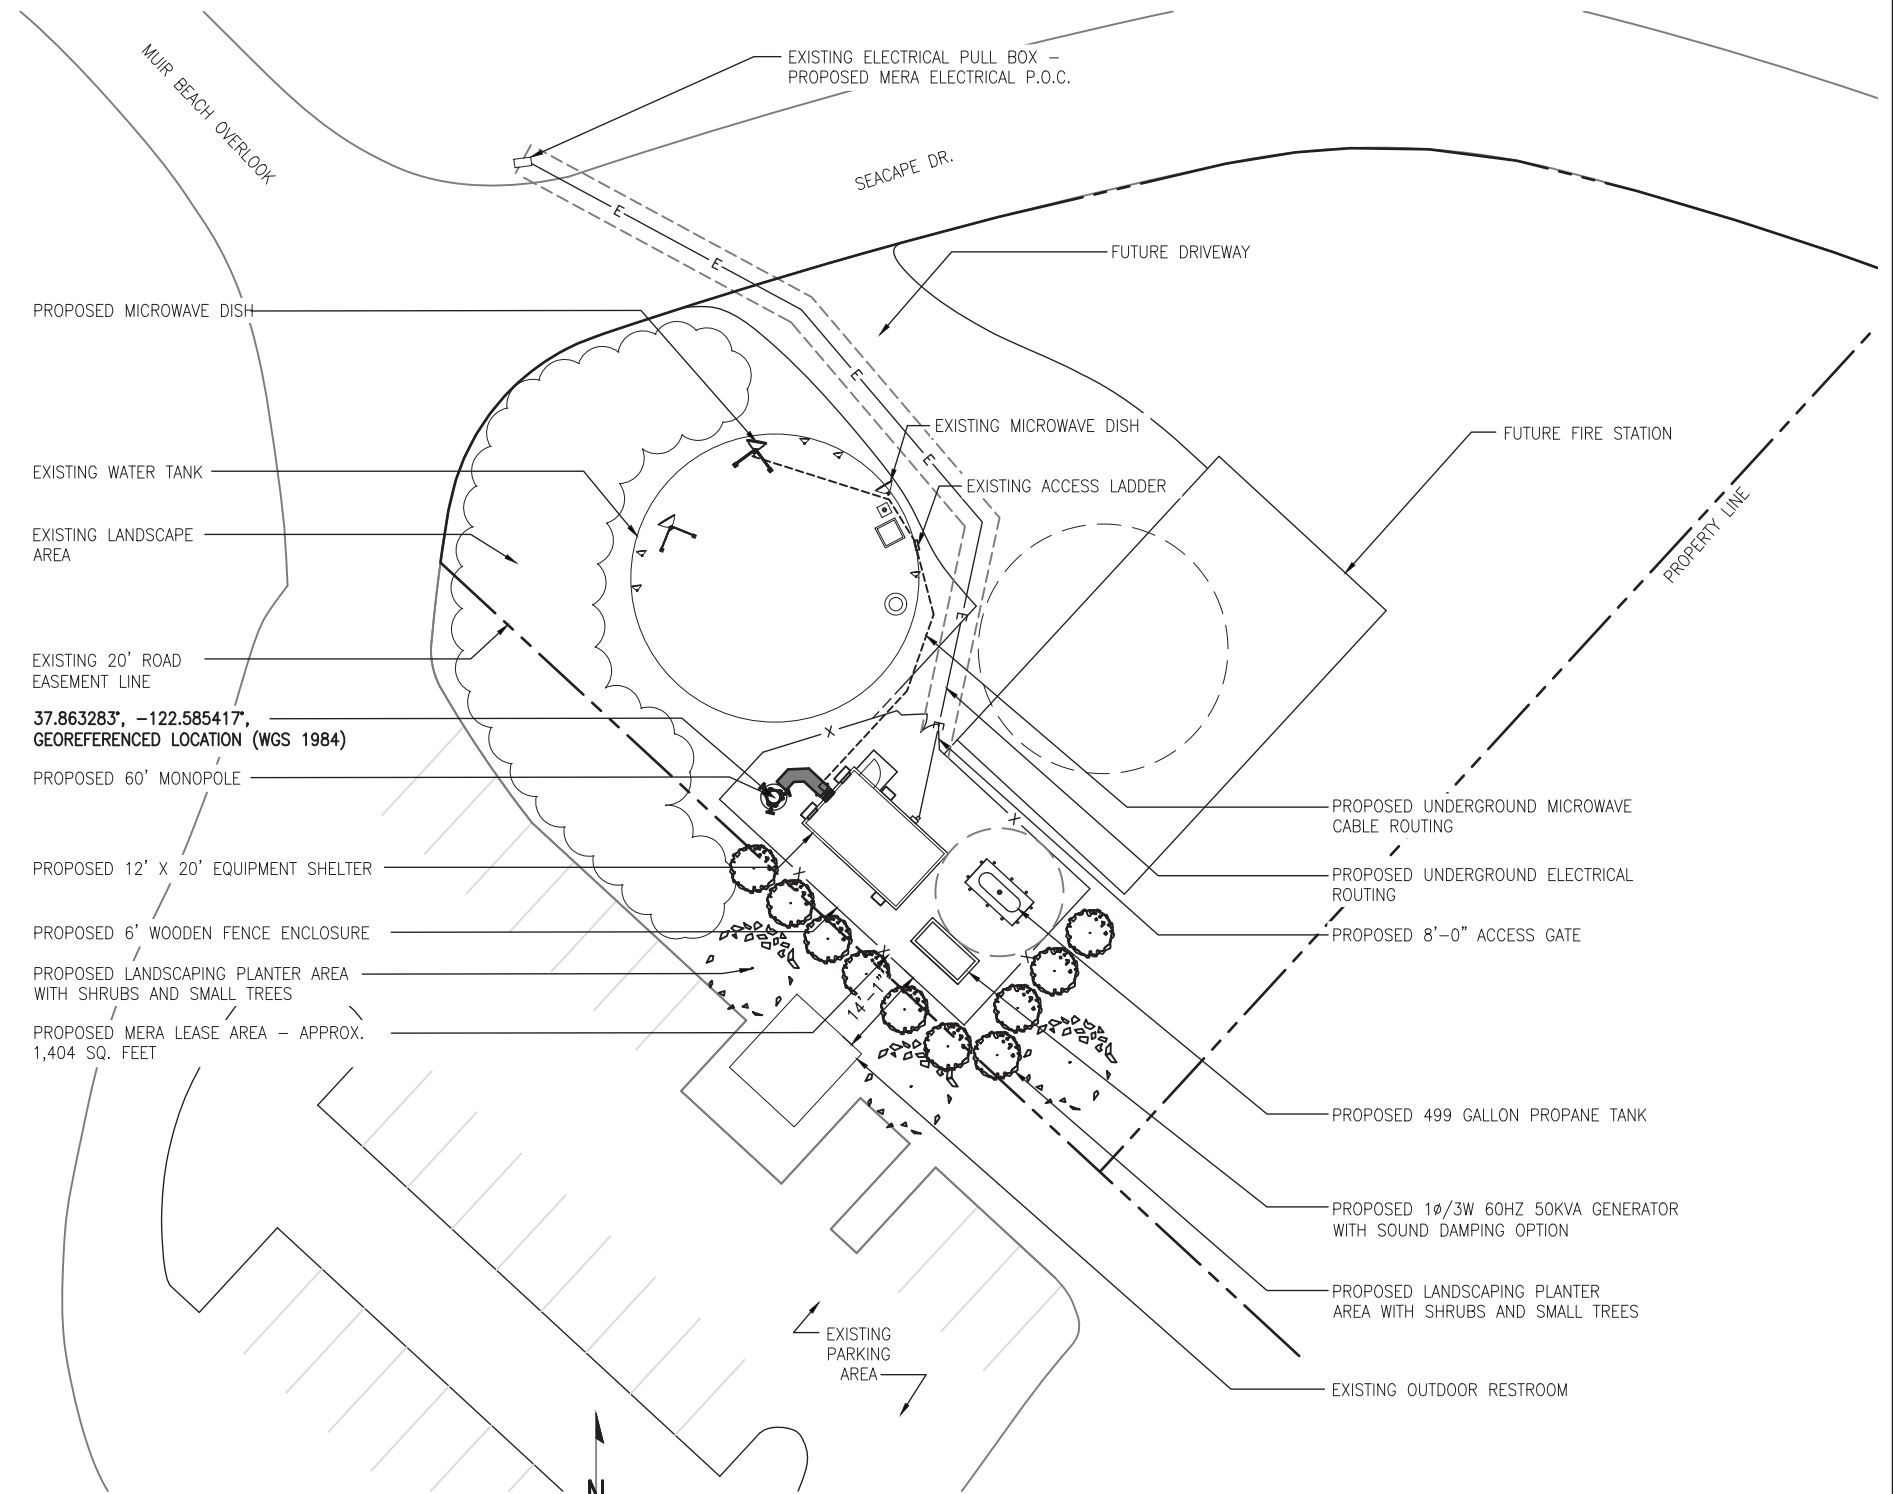

LEASE EXHIBIT

MUIR BEACH

MUIR BEACH OVERLOOK

MUIR BEACH, CA 94965
 APN: 199-262-11

VICINITY MAP
 N.T.S.

1 SITE PLAN
 SCALE: 22"x34" SHEET 1" = 50'-0"
 SCALE: 11"x17" SHEET 1" = 100'-0"

2 SITE DETAIL