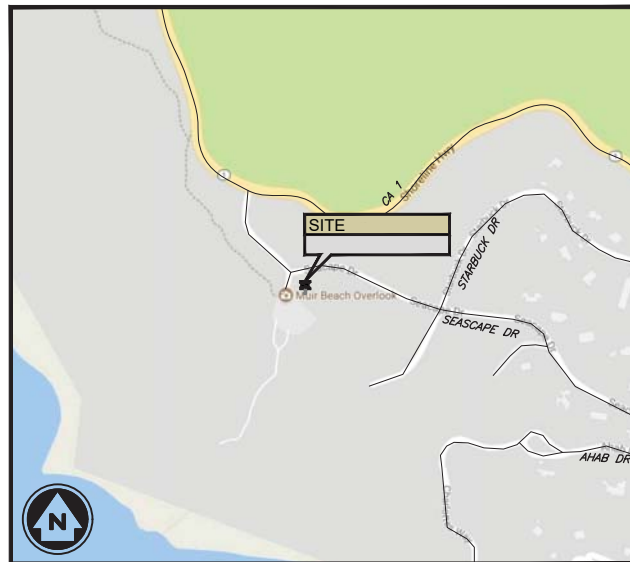

LEASE EXHIBIT

MUIR BEACH

MUIR BEACH OVERLOOK

MUIR BEACH, CA 94965
 APN: 199-262-11

VICINITY MAP
 N.T.S.

1 SITE PLAN
 SCALE: 22"x34" SHEET 1" = 50'-0"
 SCALE: 11"x17" SHEET 1" = 100'-0"

2 SITE DETAIL