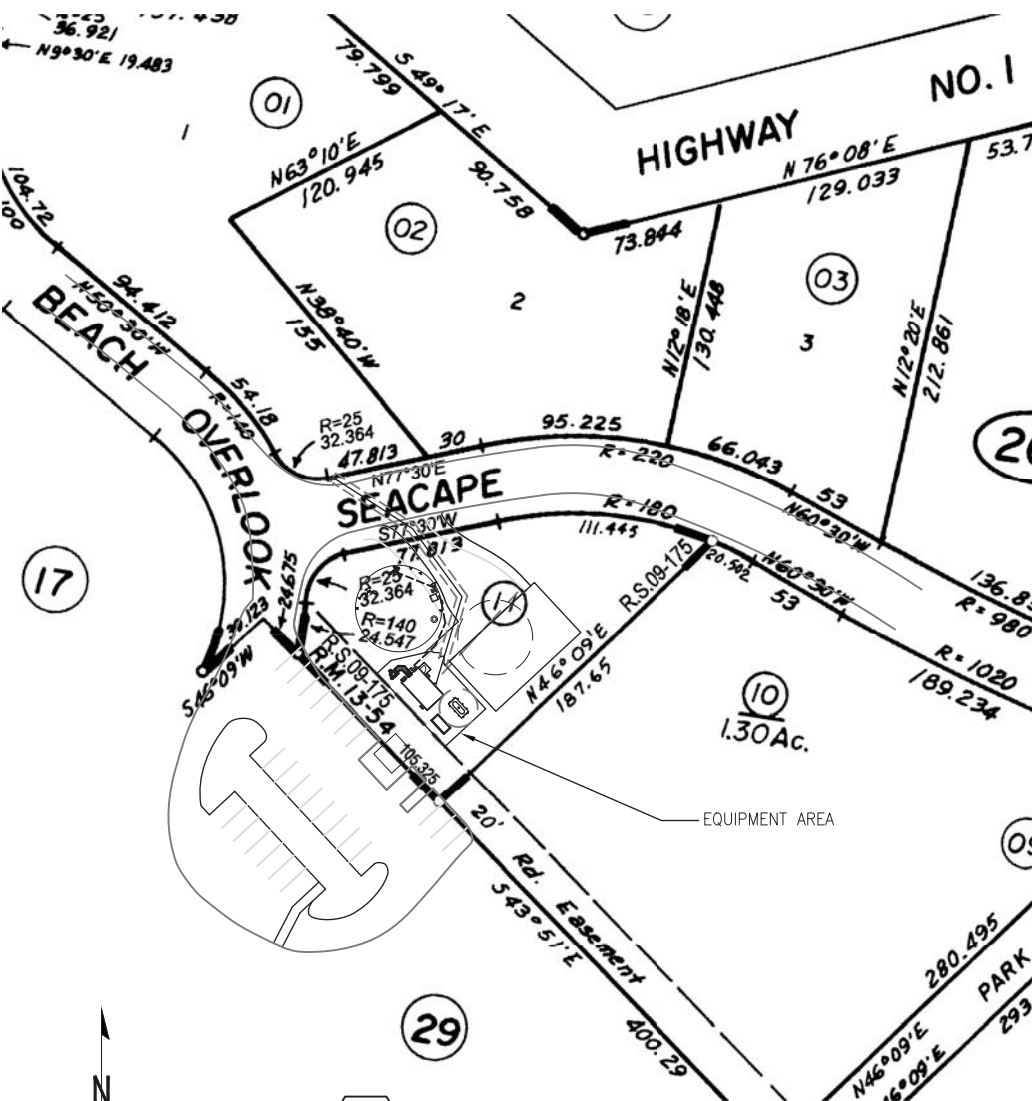

LEASE EXHIBIT

MUIR BEACH

MUIR BEACH OVERLOOK

MUIR BEACH, CA 94965
 APN: 199-262-11

VICINITY MAP
 N.T.S.

1 SITE PLAN
 SCALE: 22"x34" SHEET 1" = 50'-0"
 SCALE: 11"x17" SHEET 1" = 100'-0"

2 SITE DETAIL