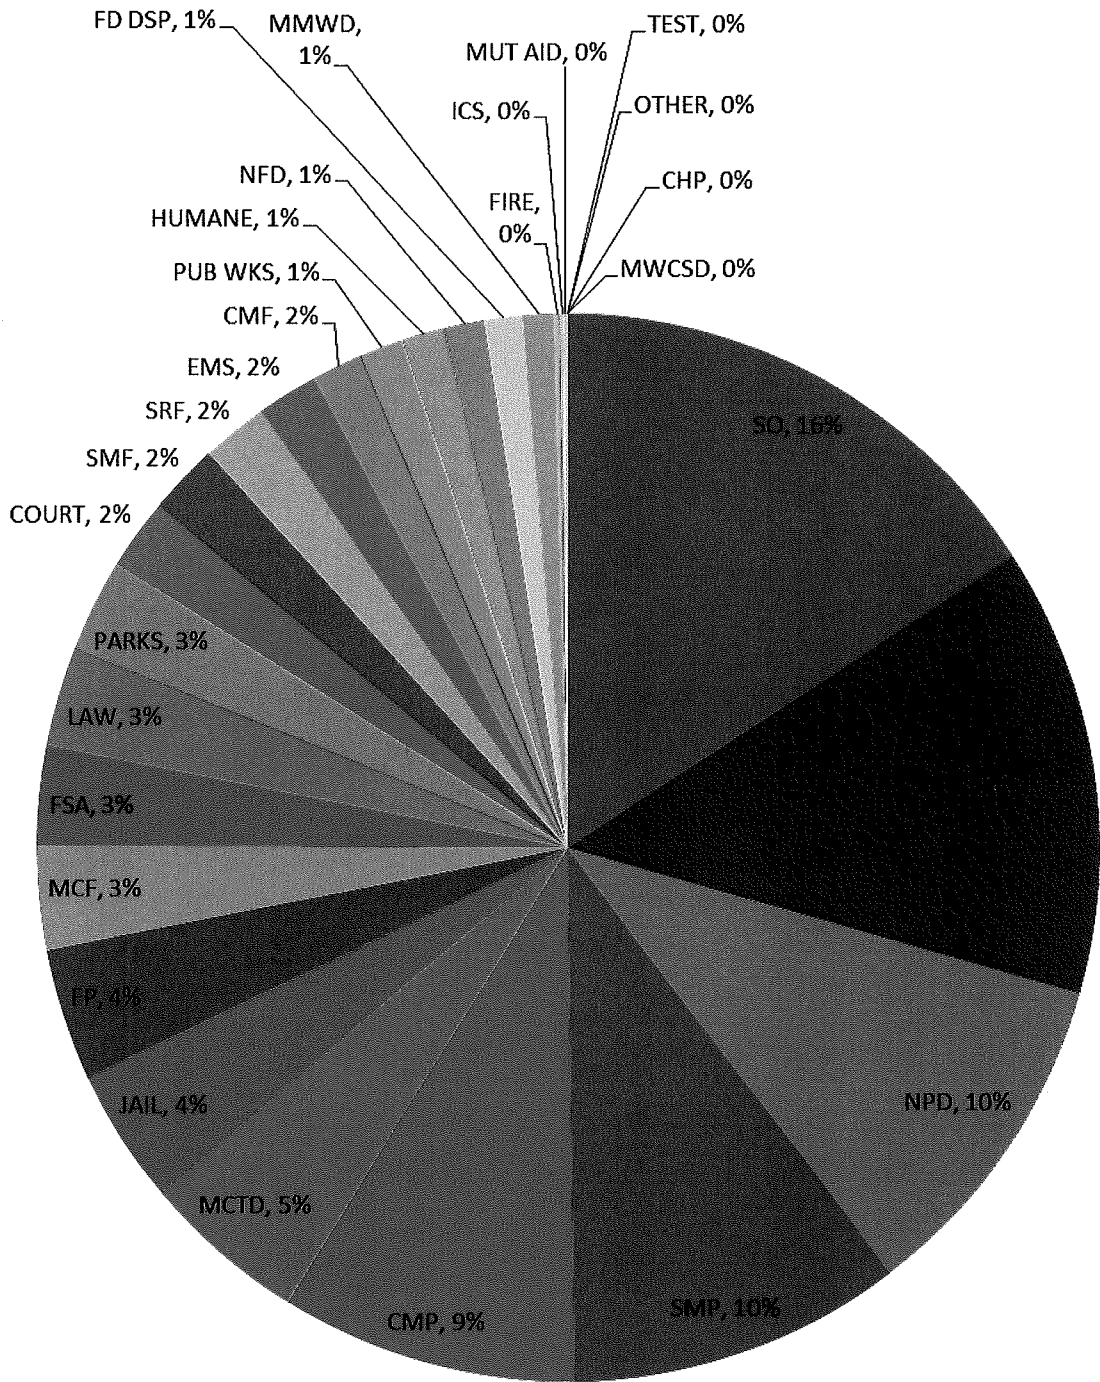

NERA SYSTEM AUGUST 2013 USAGE