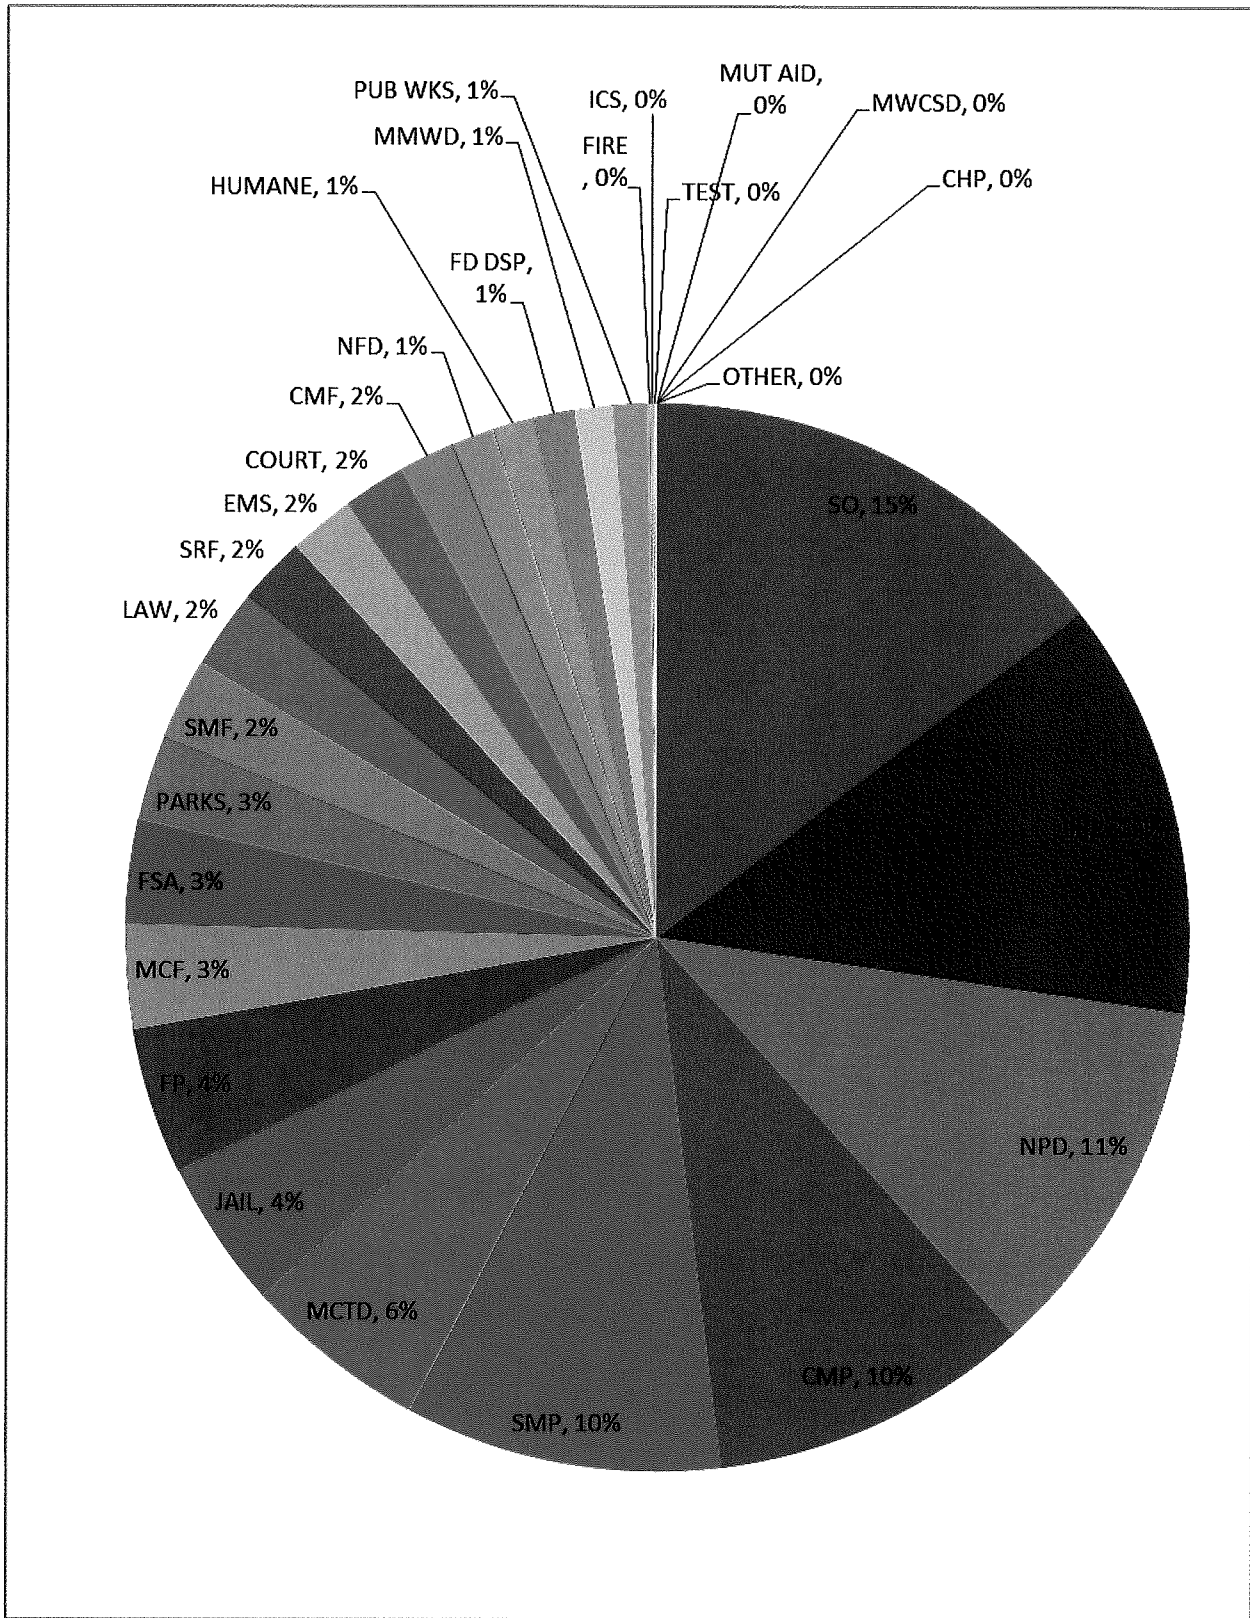

MERA SYSTEM SEPTEMBER 2013 USAGE